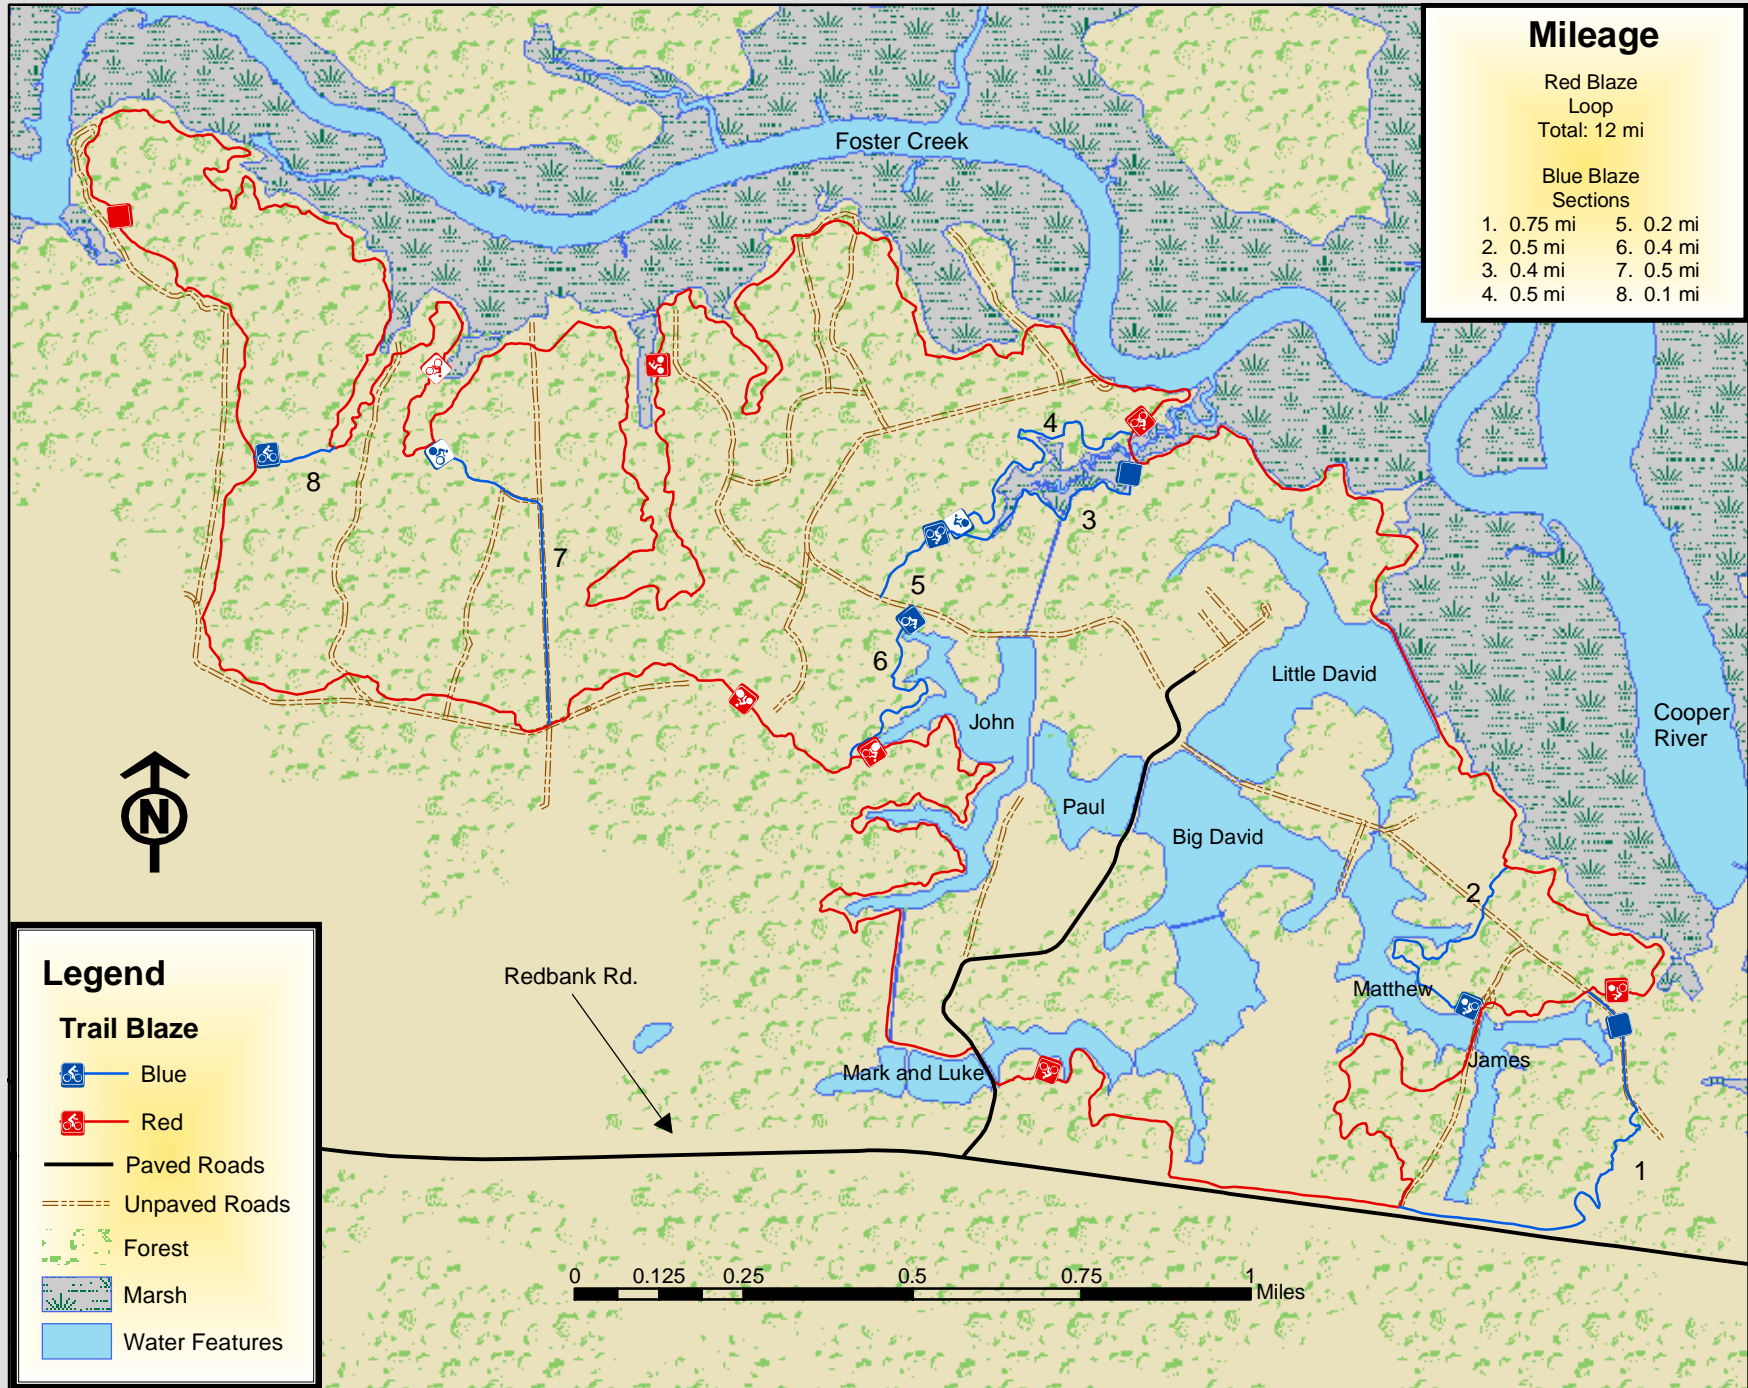

Marrington Plantation Bike Trails

Mileage	
Red Blaze Loop Total: 12 mi	
Blue Blaze Sections	
1. 0.75 mi	5. 0.2 mi
2. 0.5 mi	6. 0.4 mi
3. 0.4 mi	7. 0.5 mi
4. 0.5 mi	8. 0.1 mi

Legend

Trail Blaze

- Blue
- Red

- Paved Roads
- Unpaved Roads
- Forest
- Marsh
- Water Features

Redbank Rd.

0 0.125 0.25 0.5 0.75 1 Miles